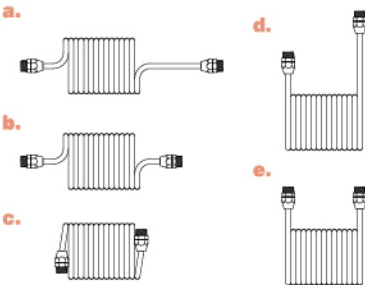

ORDER INFORMATION

Example: CUS80505MBU-a

CUS80505MBU-a – Coiled Polyurethane Tubing

CUS80505MBU-a – Tube O.D. 8.0mm

CUS80505MBU-a – Tube I.D. 5.0mm

CUS80505MBU-a – Tube Length 5m

CUS80505MBU-a – Color (Blue)

CUS80505MBU-a – Tail Style a

Tail style choice

Dimensions for coiled tubing

*Other both end of tail length available on request. Please contact us for detailed ordering information.