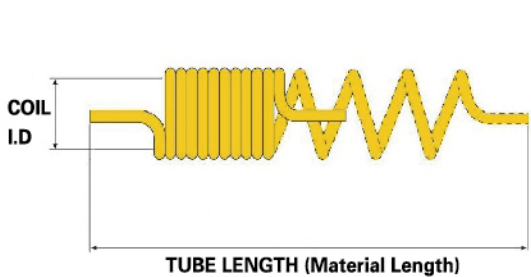

IMPERIAL SIZE

| PART NUMBER | TUBE O.D. | TUBE I.D. | MAX. WORKING PRESSURE AT 75°F | MIN. BURST PRESSURE AT 75°F | COIL I.D. | TUBE LENGTH |
|-------------|-----------|-----------|-------------------------------|-----------------------------|------------|-------------|
| | (inch) | (inch) | (psi) | (psi) | (inch) | (ft) |
| CUS14160 | 1/4 | 0.160 | 143 | 430 | 1.0 | 15,25,30,50 |
| CUS38250 | 3/8 | 0.250 | 132 | 396 | 1 or 1-1/2 | 15,25,30,50 |
| CUS916375 | 9/16 | 0.375 | 130 | 390 | 2.0 | 15,25,30,50 |

ORDER INFORMATION

Example: CUS80505MBU-a

CUS80505MBU-a – Coiled Polyurethane Tubing

CUS80505MBU-a – Tube O.D. 8.0mm

CUS80505MBU-a – Tube I.D. 5.0mm

CUS80505MBU-a – Tube Length 5m

CUS80505MBU-a – Color (Blue)

CUS80505MBU-a – Tail Style a

Tail style choice

Dimensions for coiled tubing

*Other both end of tail length available on request. Please contact us for detailed ordering information.